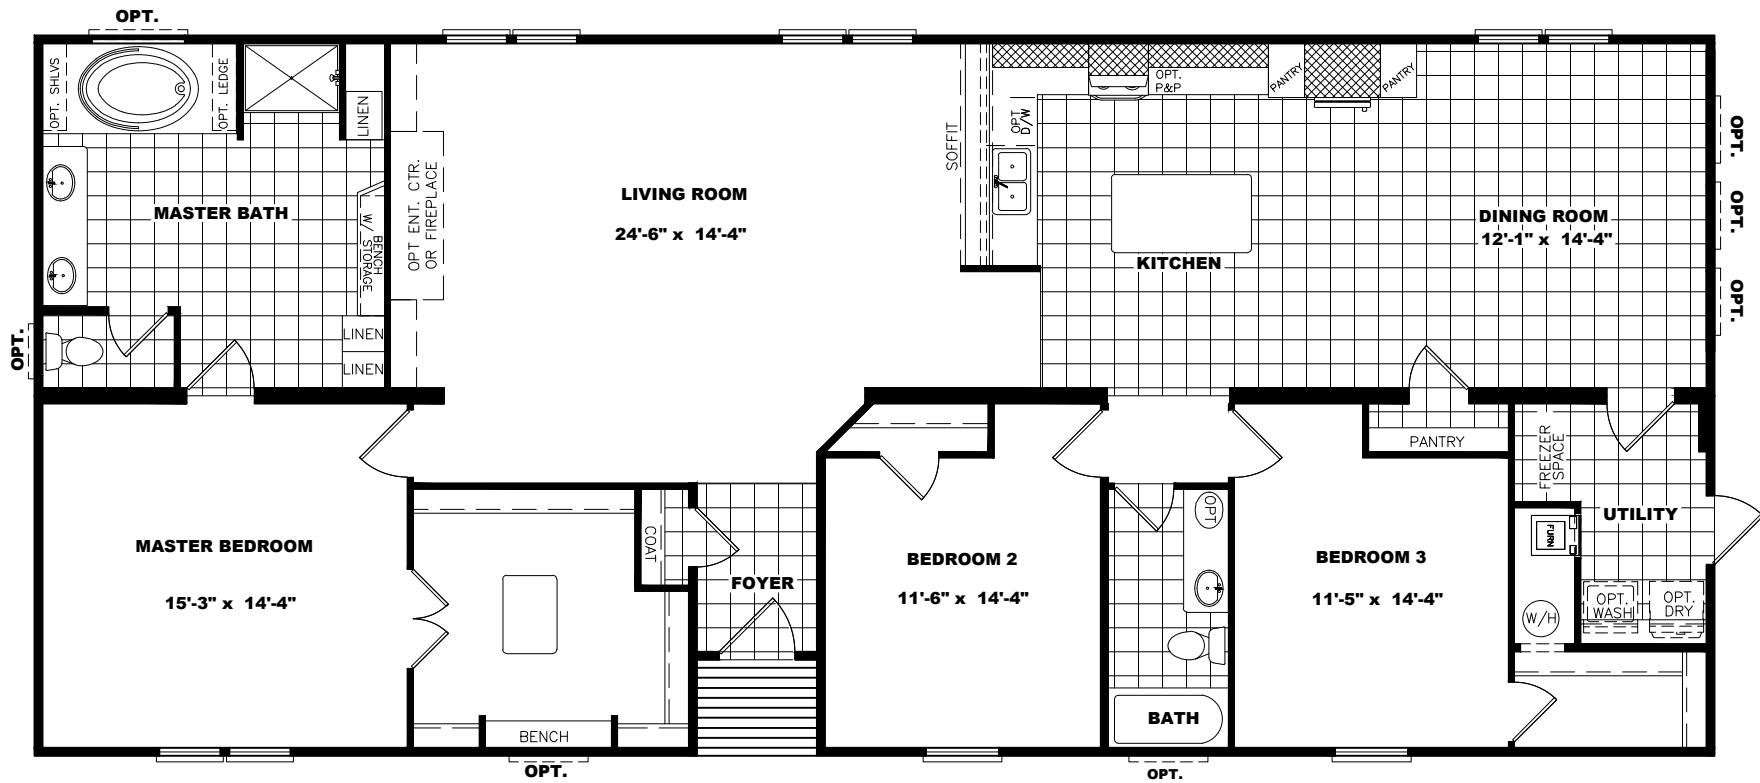

- STONE ARCH
- STAINLESS VENT
- BLACK SURROUND

TYLER

Model #: SMH32703A

Drawing #:

32M418