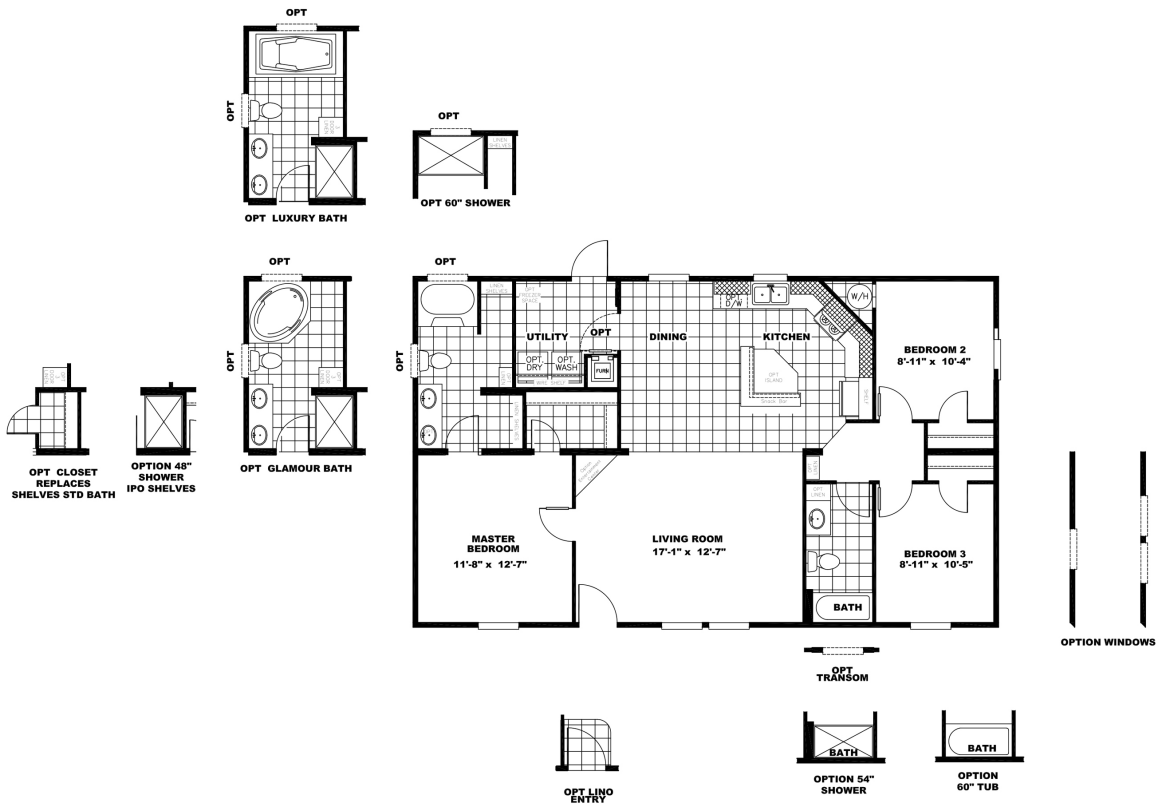

The Infinite Value

SLT28443A

1,158 Sq Ft • 3 Bedrooms • 2 Baths

Product Standards

8' Flat Ceilings
Home Built as One Unit
Frigidaire Appliances
OSB Roof & Floor Decking

CertainTeed Fiberglass Shingles
2"x4" Exterior Walls 16" on Center
All Sheetrock Wallboards Glued & Stapled
Stipple Texture Ceilings

200-AMP Electrical Service
Shaw Carpets
Beauflor Nova Bac Flooring
Center Shelves in Base & Overhead Cabinets

The home series and floor plans indicated will vary by retailer and state. Your local Home Center can quote you on specific prices and terms of purchase for specific homes. Clayton Sulphur Springs invests in continuous product and process improvement. All home series, floor plans, specifications, dimension, features, materials, availability, and starting prices shown on this website are artist's renderings or estimates, and are subject to change without notice. Dimensions are nominal and length and width measurements are from exterior wall to exterior wall.