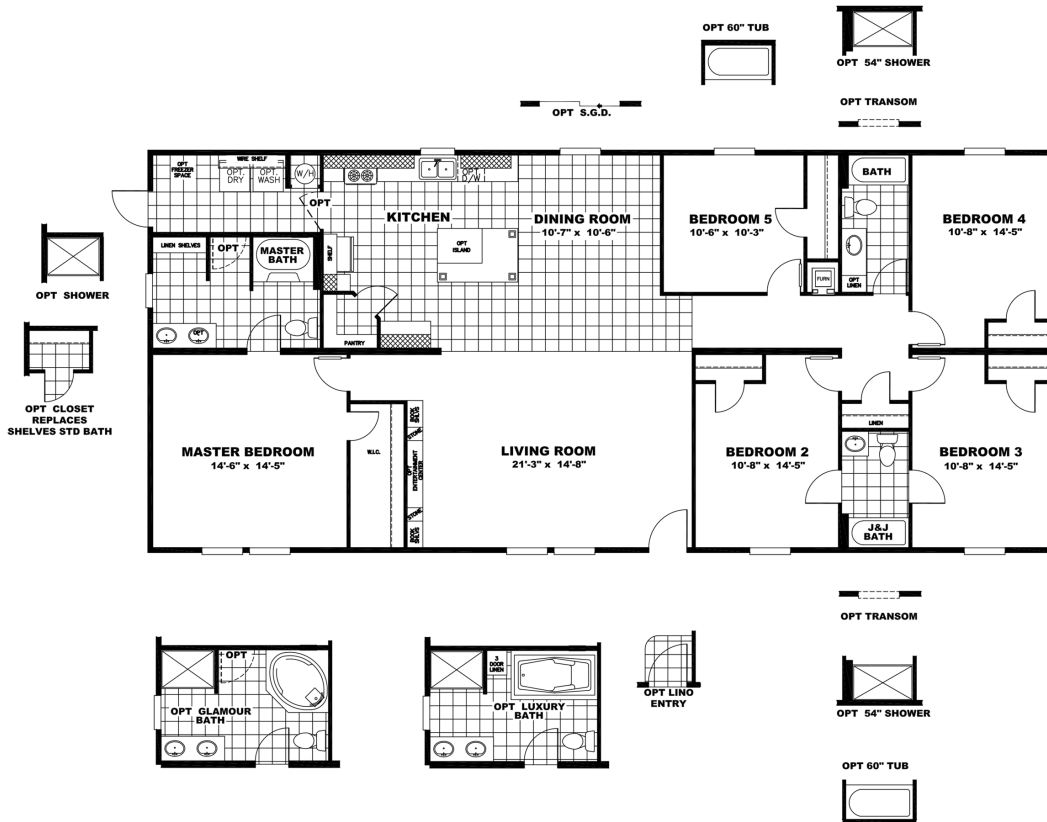

The King SLT32685A

2,040 Sq Ft • 5 Bedrooms • 3 Baths

Product Standards

8' Flat Ceilings
Home Built as One Unit
Frigidaire Appliances
OSB Roof & Floor Decking

CertainTeed Fiberglass Shingles
2"x4" Exterior Walls 16" on Center
All Sheetrock Wallboards Glued & Stapled
Stipple Texture Ceilings

200-AMP Electrical Service
Shaw Carpets
Beauflor Nova Bac Flooring
Center Shelves in Base & Overhead Cabinets