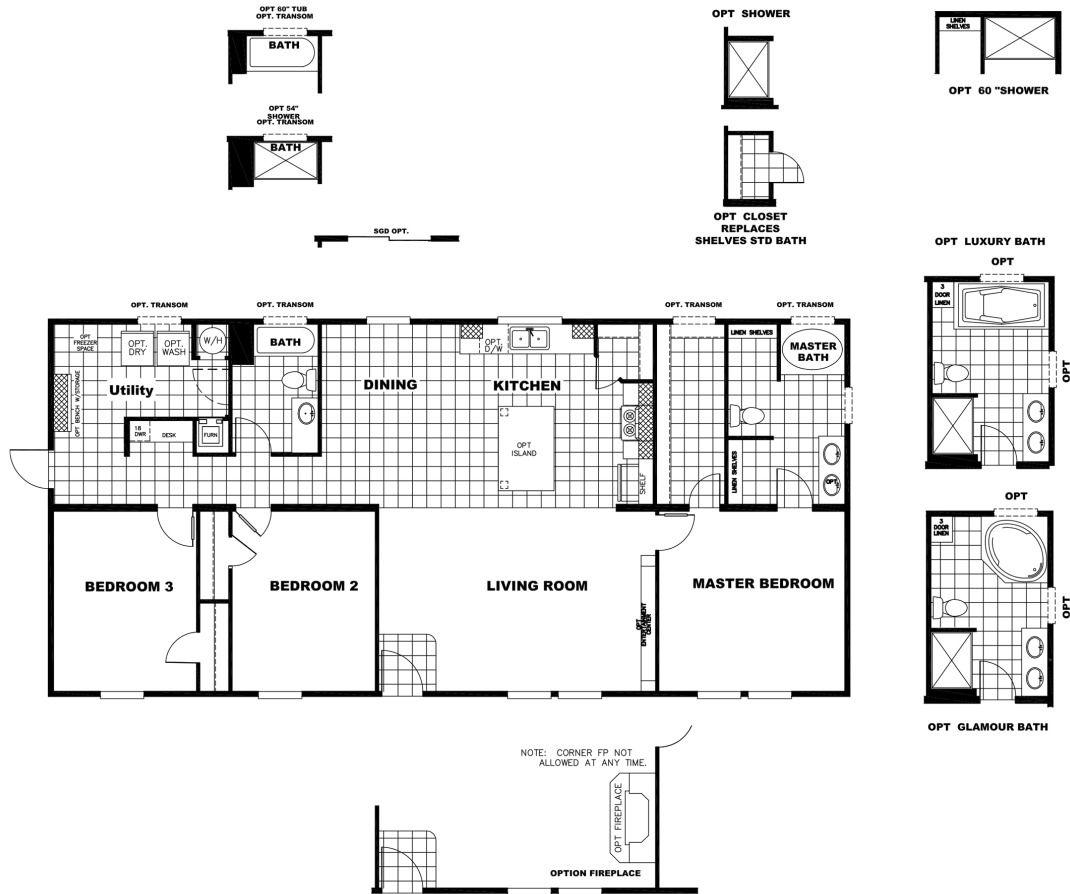

The Pt 78 SLT28563D

1,474 Sq Ft • 3 Bedrooms • 2 Baths

Product Standards

8' Flat Ceilings
Home Built as One Unit
Frigidaire Appliances
OSB Roof & Floor Decking

CertainTeed Fiberglass Shingles
2"x4" Exterior Walls 16" on Center
All Sheetrock Wallboards Glued & Stapled
Stipple Texture Ceilings

200-AMP Electrical Service
Shaw Carpets
Beauflor Nova Bac Flooring
Center Shelves in Base & Overhead Cabinets